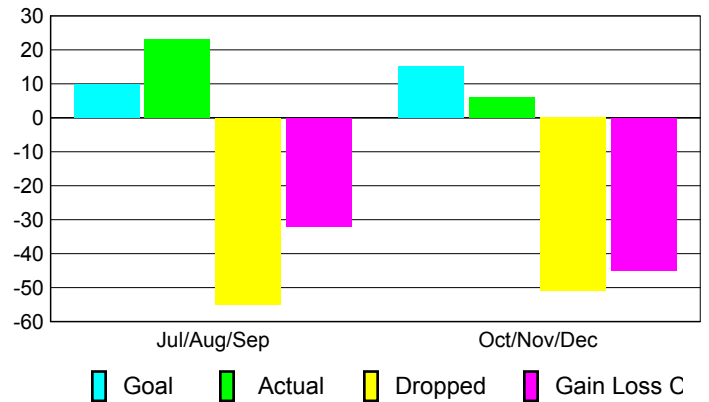

Membership Results 2010-2011

Goal, New, Dropped, Gain/Loss